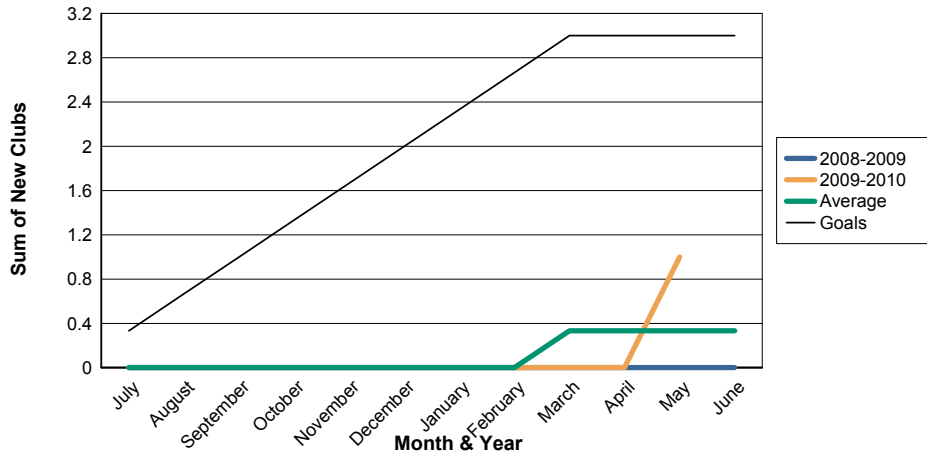

3 Year Comparisons for GMT Constitutional Area 1

By GMT District

As of May 2010

Sum of New Clubs/ Month & Year

For District 5 NW

Sum of Dropped Clubs/ Month & Year

For District 5 NW

Sum of Net Clubs/ Month & Year