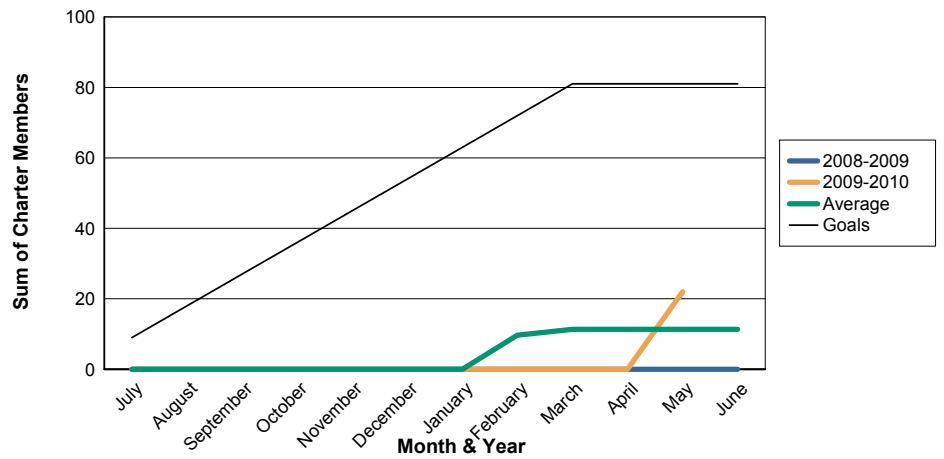

Sum of Charter Members/ Month & Year

For District 5 NW