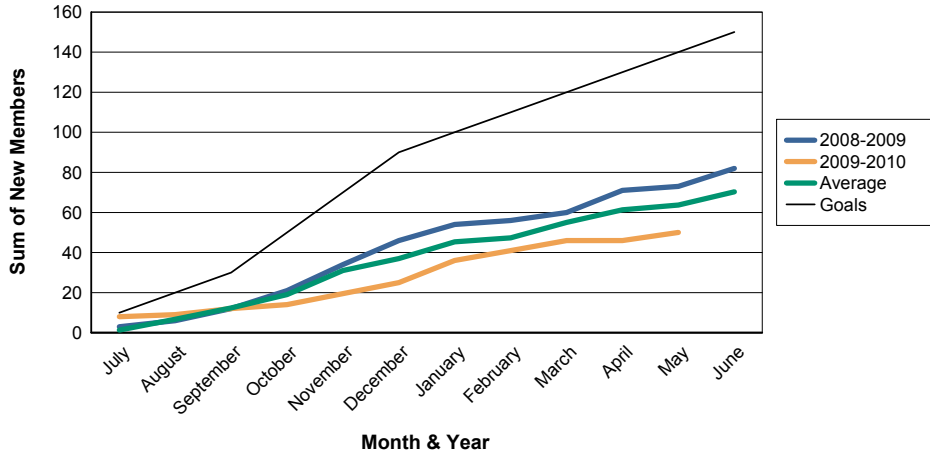

3 Year Comparisons for GMT Constitutional Area 1

By GMT District

As of May 2010

Sum of New Clubs/ Month & Year

For District 5 NW

Sum of Dropped Clubs/ Month & Year

For District 5 NW

Sum of Net Clubs/ Month & Year

For District 5 NW

Sum of Charter Members/ Month & Year

For District 5 NW

3 Year Comparisons for GMT Constitutional Area 1

By GMT District

As of May 2010

Sum of New Members/ Month & Year

For District 5 NW

Sum of Dropped Members/ Month & Year

For District 5 NW

Sum of Net Members/ Month & Year

For District 5 NW