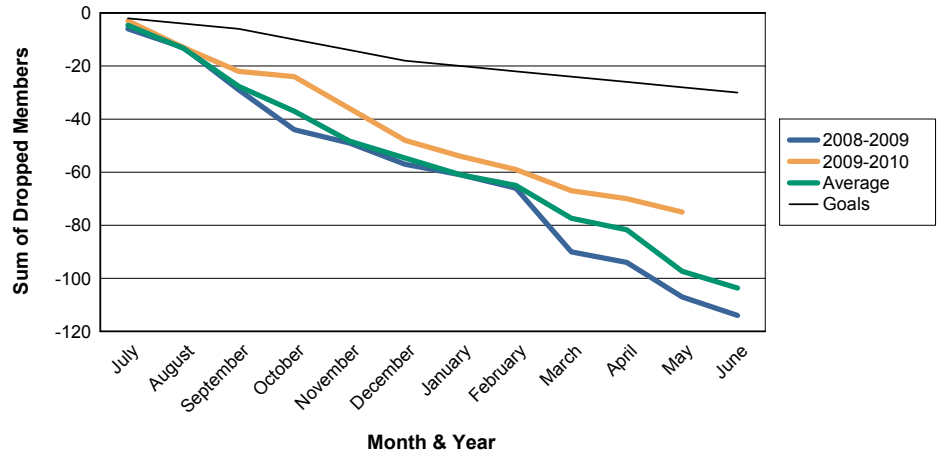

Sum of Dropped Members/ Month & Year

For District 5 NW