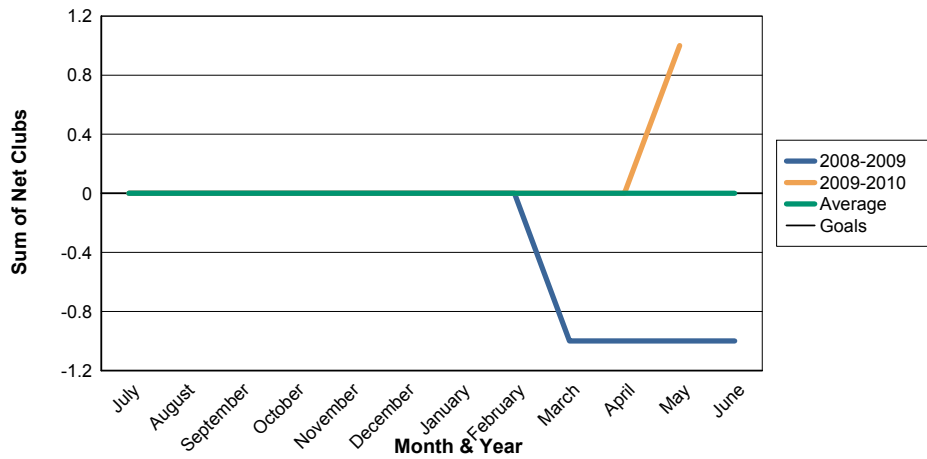

Sum of Net Clubs/ Month & Year

For District 5 NW