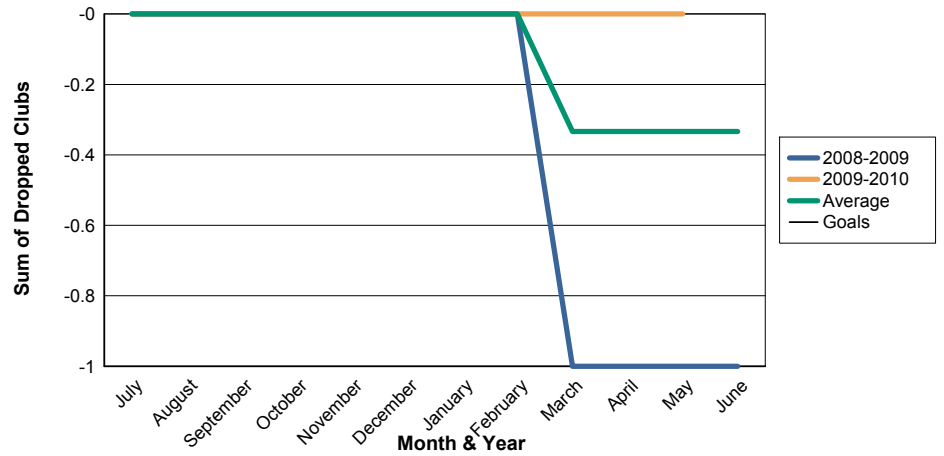

3 Year Comparisons for GMT Constitutional Area 1

By GMT District

As of May 2010

Sum of New Clubs/ Month & Year

For District 5 NW

Sum of Dropped Clubs/ Month & Year

For District 5 NW

Sum of Net Clubs/ Month & Year